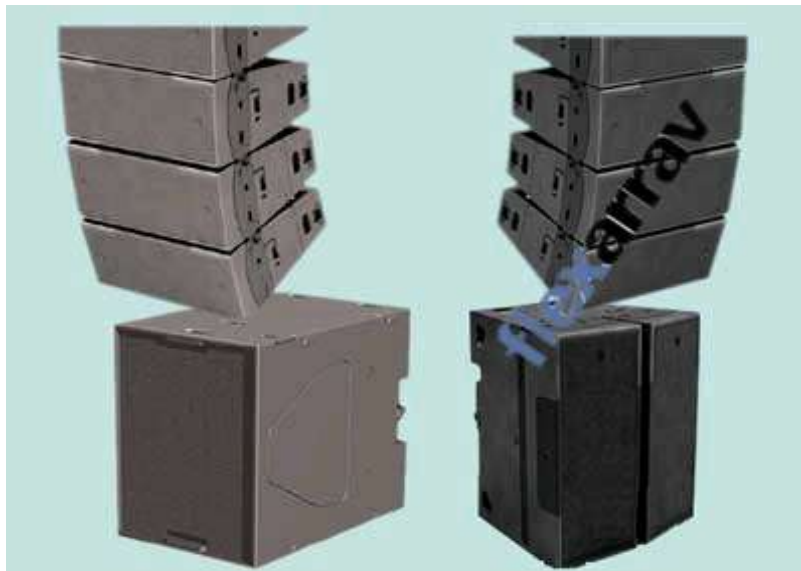

SYSTEM 2

Turbosound FLEXARRAY

Ex-Demo Line Array System. Mint condition, Black cabinets, cases and covers
Fully Self Powered cabinets with DSP built in
All Mains cables included, Ready to use system.

- 8 x Turbosound TFA-600HDP Line Array cabinets, cased in pairs, black 5-star cases
- 4 x Turbosound TSW-218DP Subwoofer, 2x18" Folded Horn with padded covers
- 2 x Turbosound TFA-600LDP Subwoofer, 1x18" Bandpass with padded covers
- 2 x Turbosound FB-600 Flying Bar
- 2 x Turbosound CB-600 ground stack bar
- 2 x Rubber box 32A inlet, 6 x powercon outlet mains distros
- 1 x set of Powercon mains leads, TRS cable
- 1 x Turbosound BV-Net USB box for DSP control

Total System Price

35,000