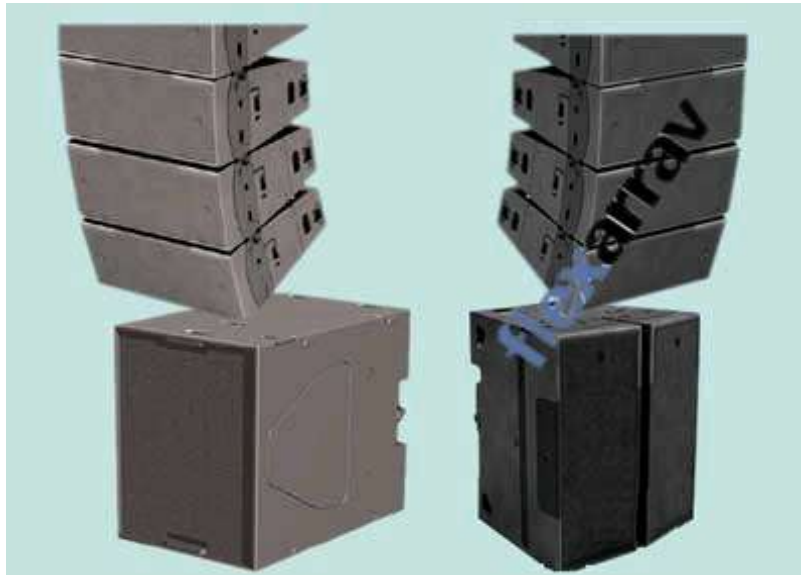

SYSTEM 3

Turbosound FLEXARRAY

Ex-Demo Line Array System. Mint condition, Black cabinets, cases and covers
Fully Self Powered cabinets with DSP built in
All Mains cables included, Ready to use system.

- 8 x Turbosound TFA-600HDP Line Array cabinets, cased in pairs, black 5-star cases
- 4 x Turbosound TSW-218DP Subwoofer, 2x18" Folded Horn with padded covers
- 2 x Turbosound TFA-600LDP Subwoofer, 1x18" Bandpass with padded covers
- 2 x Turbosound FB-600 Flying Bar
- 2 x Turbosound CB-600 ground stack bar
- 2 x Rubber box 32A inlet, 6 x powercon outlet mains distros
- 1 x set of Powercon mains leads, TRS cable
- 1 x Turbosound BV-Net USB box for DSP control

Total System Price

35,000